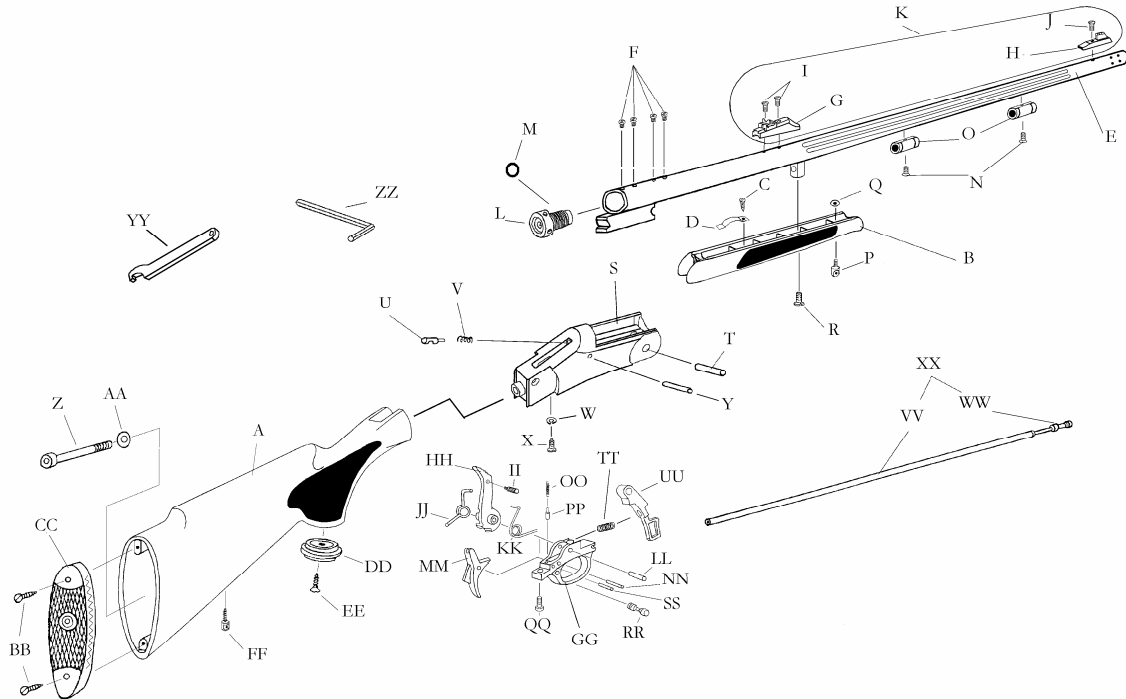

**Vortek Rifle - AW Synthetic Grey Overmolding -  
Models: R-461120**

.50 cal. Perc. 1-28"  
Cerakote SS High Alloy Barrel

Description	Reference	Description	Reference
A Rear Stock (AW Overmolding) (Finished).....	FCS1002-2	Z Tang Screw.....	71016
B Fore Stock (AW Over. High Alloy) (Finished)...	FCS4002-1GG	AA Tang Screw Washer.....	71019
C Ramrod Retaining Spring Screw.....	21817	BB Buttpad.....	74026
D Ramrod Retaining Spring.....	400030	CC Buttpad Screw (2).....	20634
E Barrel Assembly (Kit) (Length 28")		DD Pistol Grip Cap.....	50104
.50 cal. perc. (twist 1-28").....	C-461135	EE Pistol grip Cap Screw.....	50105
Barrel Assembly (Finished) (Length 28")		FF Sling Swivel Stud-Rear.....	37013
.50 cal. perc. Cerakote SS (twist 1-28").....	FB461135	GG Trigger Guard.....	M30027
F Plug Screw (4).....	26029	HH Hammer.....	3002
G Metal Fiber Optic Rear Sight.....	70163	I Hammer Handle.....	710004
H Metal Fiber Optic Front Sight.....	70162	JJ Hammer Mainspring.....	M10018
I Rear Sight Screw (2).....	M73621	KK Hammer Antagonist Spring.....	M10017
J Front Sight Screw.....	M73622	LL Hammer Pin.....	M10031
K Metal Williams Sights Assembly.....	70156	MM Trigger.....	1003
L Speed Breech Plug (SS).....	M7400099	NN Trigger Pin.....	M10025
M Rubber O-Ring.....	70016	OO Trigger Guard Spring.....	M71015
N Ramrod Thimble (2).....	400031	PP Pin.....	71000
O Ramrod Thimble Screw (2).....	300032-P	QQ Trigger Guard Screw.....	M10021
P Sling Swivel Stud – Front.....	37122	RR Safety.....	710032
Q Sling Swivel Stud – Front nut.....	60122	SS Safety Pin.....	M710029
R Forend Stock Screw.....	10035	TT Barrel Catch Spring.....	M30017
S Frame (Aluminum)(Cerakote SS).....	3104	UU Barrel Catch.....	30005
T Frame Pivot Pin.....	300024	VV Ramrod 28" (Aluminum).....	100030
U Firing Pin.....	30007	WW Ramrod Tip .50 Cal (Aluminum).....	100028
V Firing Pin Spring.....	M71011	XX Ramrod Assembly.....	100011
W Firing Pin Screw Washer.....	71020	YY Speed Breech Plug Wrench.....	730029
X Firing Pin Retaining Screw.....	M710021	ZZ Allen Wrench.....	M1005
Y Barrel Catch Pin.....	M30023		