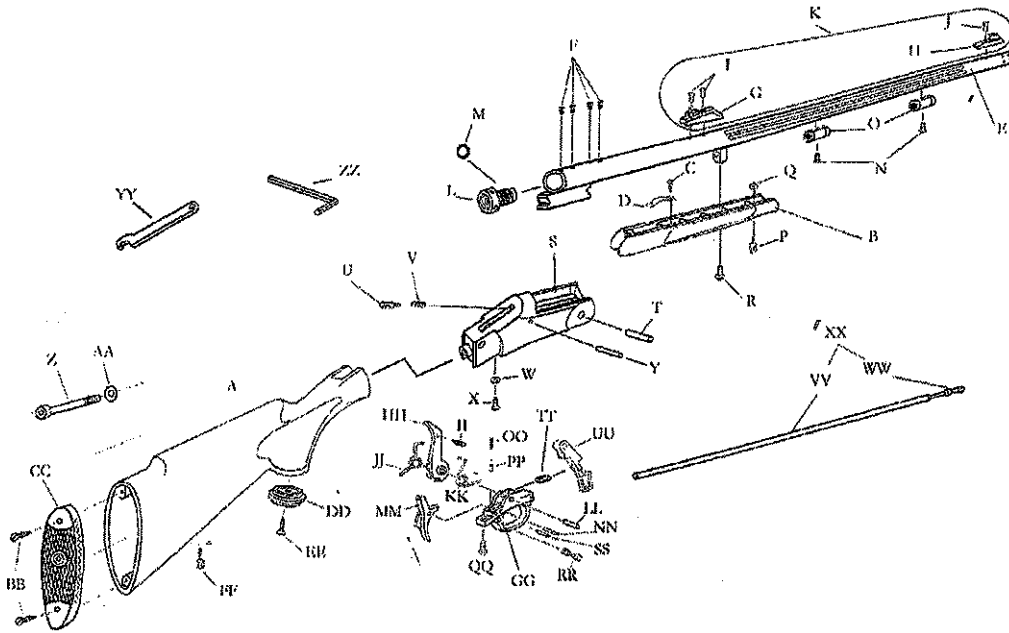

.50 cal. Perc. 1-28"
Matte Blued Barrel

Description	Reference	Description	Reference
A Rear Stock (A/W Composite) (Finished)	FCS1000-2	Y Barrel Catch Pin	M300023
Rear Stock (A/W Overmolding) (Finished)	FCS1002-2	Z Tang Screw	71016
AA Rear Stock (A/W Thumbhole) Finished	FCS2000-2	AA Tang Screw Washer	71019
B Fore Stock (A/W Composite) (Finished)	FCS3000-1	BB Buttpad	74026
B Fore Stock (A/W Overmolding) (Finished)	FCS3002-1	CC Buttpad Screw (2)	20634
C Ramrod Retaining Screw	21817	DD Pistol Grip Cap	50104
D Ramrod Retaining Spring	400030	DD Pistol Grip Cap (Thumbhole)	78104
E Barrel Assembly (Kit) (Length 28")		EE Pistol Grip Cap Screw	50105
.50 (Percussion) (1:28" Twist)		EE Pistol Grip Cap Screw	
Barrel Assembly (Kit) (Length 28")		(Thumbhole) (2)	50105
.50 (Percussion) Blued (1:28" Twist)	FB300035	FF Sling Swivel Stud Rear	37013
F Plug Screw (4)	26029	GG Trigger Guard	M30027
G Metal Fiber Optic Rear Sight	60193	HH Hammer	1002
H Metal Fiber Optic Front Sight	70220	II Hammer Handle	710004
I Rear Sight Screw (2)	M73620	JJ Hammer Mainspring	M10018
J Front Sight Screw	M73621	KK Hammer Antagonist Spring	M10017
K Metal Williams Sight Assembly	70288	LL Hammer Pin	M10031
L Accelerator Breech Plug (SS)	M7400099	MM Trigger	1003
M Rubber O- Ring	70016	NN Trigger Pin	M10025
N Ramrod Thimble (2)	400031	OO Trigger Guard Spring	M71015
O Ramrod Thimble Screw (2)	300032-P	PP Pin	71000
P Sling Swivel Stud- Front	37122	QQ Trigger Guard Screw	M10021
Q Sling Swivel Stud- Front nut	60122	RR Safety	710032
R Forend Stock Screw	10035	SS Safety Pin	M710029
S Frame (Aluminum) (Blued)	3004	TT Barrel Catch Spring	M30017
T Frame Pivot Pin	300024	UU Barrel Catch	30005
U Firing Pin	30007	VV Ramrod 28" (Aluminum)	100030
V Firing Pin Spring	M71011	WW Ramrod Tip .50cal (Aluminum)	100028
W Firing Pin Screw Washer	71020	XX Ramrod Assembly	100011
X Firing Pin Retaining Screw	M710021	YY Accelerator Breech Plug Wrench	730029
		ZZ Allen Wrench	M1005