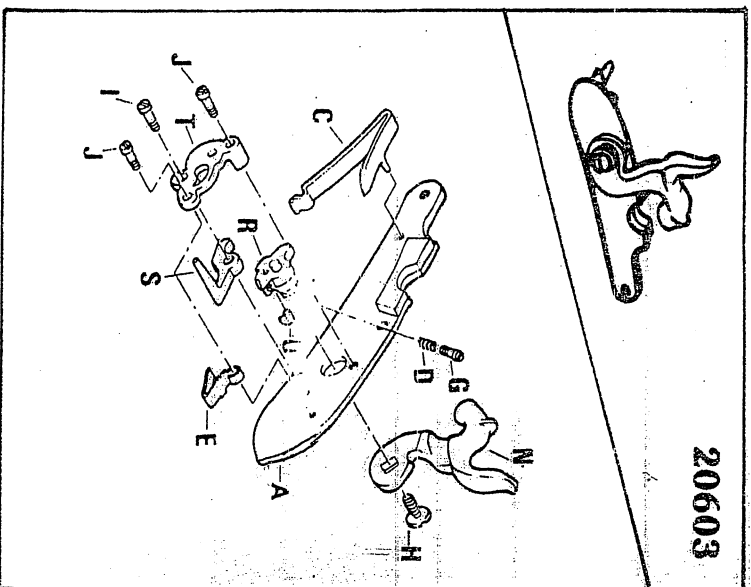

Frontier Rifle

Traditions™
PERFORMANCE FIREARMS

R2050-.50 cal. flintlock
R2060-.50 cal. percussion
RR52508-.50 cal. flintlock kit
RR52608-.50 cal. percussion kit

Letter	Description	Number
A	Lock - flintlock	20503
B	Lock Plate Washer - percussion	20603
C	Lock Plate Washer Screw (2) (1 1/8" long, machine screw)	20619 20620
D	Stock	20601
E	Stock Plate (2)	20616L
F	Stock Plate Screw (4) (3/4" long, wood screw)	20617
G	Butt Plate	20626
H	Butt Plate Screw (2) (7/8" long, wood screw)	20625
I	Barrel Assembly* -.50 cal. flintlock	C205020
J	Barrel Tang -.45 cal. percussion	C206025
K	Barrel Tenon	C206020
L	Barrel Tenon Wedge	20606
M	Barrel Rib	20533 20618 20612

Letter	Description	Number
N	Bolster Screw - percussion only	20605
O	Touch Hole Insert - flintlock only	20534
P	Tang Screw (1 1/8" long, machine screw)	20609
Q	Nipple - percussion only	20608
R	Double Set Trigger Assembly	20622R
S	Trigger Assembly/Guard Screw (3) (3/4" long, wood screw)	20624
T	Trigger Guard	20623
U	Rear Sight Assembly	30610
V	Front Sight	30611
W	Ramrod Assembly	20628
X	Ramrod Spring	20621
Y	Ramrod Thimble (2)	20613
Z	Thimble/Barrel Rib Screw (5) (1/4" long, machine screw)	20614
AA	Nose Cap	20615
BB	Nose Cap Screw (2) (3/4" long, wood screw)	20627
KIT ONLY		
CC	Rear Sight Assembly	20610
DD	Front Sight	20611

Percussion

20603

Lock Assembly No. 20603

Letter	Description	Number
A	Lock Plate	70501
C	Mainspring	70505
D	Sear Adjusting Screw Spring	70520
E	Sear Spring	70506
G	Sear Adjusting Screw	70518
H	Hammer Screw	70512
I	Sear Screw	70514
J	Sear Spring & Bridle Screw (2)	70515
N	Hammer	70602
R	Tumbler	70503
S	Sear	70504
T	Bridle	70508
U	Fly	70511