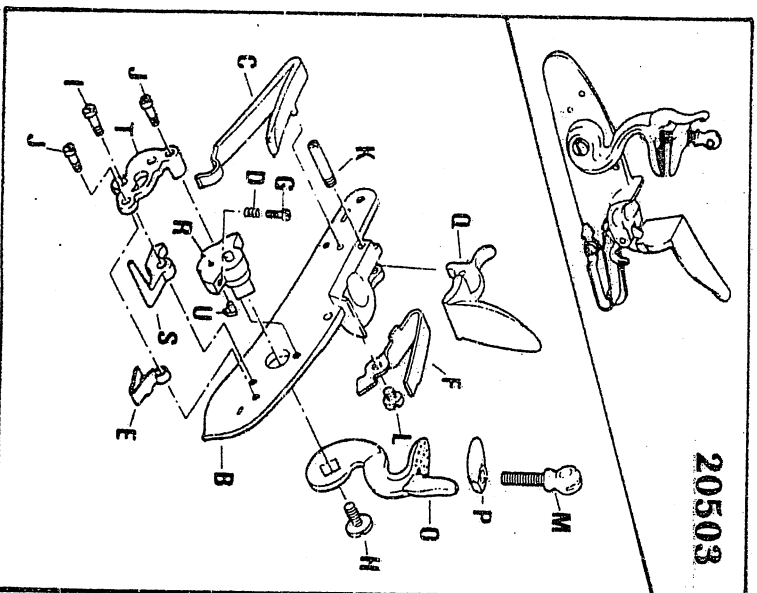

Frontier Rifle

Traditions™
PERFORMANCE FIREARMS

R2050-.50 cal. flintlock
R2060-.50 cal. percussion
RR52508-.50 cal. flintlock kit
RR52608-.50 cal. percussion kit

Letter	Description	Number
A	Lock - flintlock	20503
B	Lock Plate Washer - percussion	20603
C	Lock Plate Washer Screw (2) (1 1/8" long, machine screw)	20619 20620
D	Stock	20601
E	Stock Plate (2)	20616L
F	Stock Plate Screw (4) (3/4" long, wood screw)	20617
G	Butt Plate	20626
H	Butt Plate Screw (2) (7/8" long, wood screw)	20625
I	Barrel Assembly* -.50 cal. flintlock	C205020
J	Barrel Tang -.45 cal. percussion	C206025
K	Barrel Tenon	C206020
L	Barrel Tenon Wedge	20606
M	Barrel Rib	20533 20618 20612

Percussion

20603

Lock Assembly No. 20603

Letter	Description	Number
A	Lock Plate	70501
C	Mainspring	70505
D	Sear Adjusting Screw Spring	70520
E	Sear Spring	70506
G	Sear Adjusting Screw	70518
H	Hammer Screw	70512
I	Sear Screw	70514
J	Sear Spring & Bridle Screw (2)	70515
N	Hammer	70602
R	Tumbler	70503
S	Sear	70504
T	Bridle	70508
U	Fly	70511

Flintlock

20503

Lock Assembly No. 20503

Letter	Description	Number
B	Lock Plate	70501
C	Mainspring	70505
D	Sear Adjusting Screw Spring	70520
E	Sear Spring	70506
F	Frizzen Spring	70519
G	Sear Adjusting Screw	70518
H	Hammer Screw	70512
I	Sear Screw	70514
J	Sear Spring & Bridle Screw (2)	70515
K	Frizzen Screw	70516
L	Frizzen Spring	70517
M	Top Jaw Screw	70513
O	Hammer	70502
P	Top Jaw	70509
Q	Frizzen	70507
R	Tumbler	70503
S	Sear	70504
T	Bridle	70508
U	Fly	70511