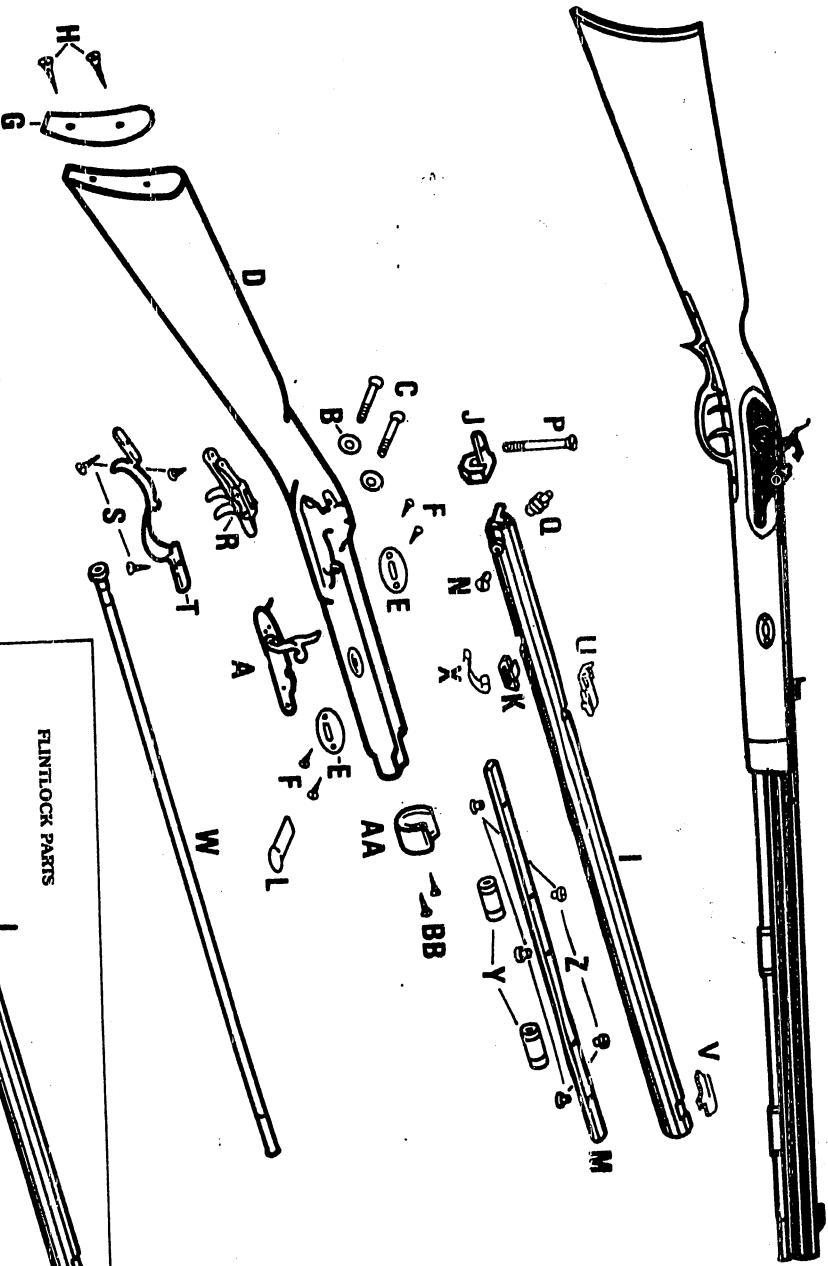

Frontier Rifle

Traditions™
PERFORMANCE FIREARMS

R2050-.50 cal. flintlock
R2060-.50 cal. percussion
RR52508-.50 cal. flintlock kit
RR52608-.50 cal. percussion kit

Letter	Description	Number
A	Lock - flintlock	20503
B	Lock Plate Washer - percussion	20603
C	Lock Plate Washer Screw (2) (1 1/8" long, machine screw)	20619 20620
D	Stock	20601
E	Stock Plate (2)	20616L
F	Stock Plate Screw (4) (3/4" long, wood screw)	20617
G	Butt Plate	20626
H	Butt Plate Screw (2) (7/8" long, wood screw)	20625
I	Barrel Assembly* -.50 cal. flintlock	C205020
J	Barrel Tang -.45 cal. percussion	C206025
K	Barrel Tenon	C206020
L	Barrel Tenon Wedge	20606
M	Barrel Rib	20533 20618 20612

Letter	Description	Number
N	Bolster Screw - percussion only	20605
O	Touch Hole Insert - flintlock only	20534
P	Tang Screw (1 1/8" long, machine screw)	20609
Q	Nipple - percussion only	20608
R	Double Set Trigger Assembly	20622R
S	Trigger Assembly/Guard Screw (3) (3/4" long, wood screw)	20624
T	Trigger Guard	20623
U	Rear Sight Assembly	30610
V	Front Sight	30611
W	Ramrod Assembly	20628
X	Ramrod Spring	20621
Y	Ramrod Thimble (2)	20613
Z	Thimble/Barrel Rib Screw (5) (1/4" long, machine screw)	20614
AA	Nose Cap	20615
BB	Nose Cap Screw (2) (3/4" long, wood screw)	20627
KIT ONLY		
CC	Rear Sight Assembly	20610
DD	Front Sight	20611

Flintlock

20503

Lock Assembly No. 20503

Letter	Description	Number
B	Lock Plate	70501
C	Mainspring	70505
D	Sear Adjusting Screw Spring	70520
E	Sear Spring	70506
F	Frizzen Spring	70519
G	Sear Adjusting Screw	70518
H	Hammer Screw	70512
I	Sear Screw	70514
J	Sear Spring & Bridle Screw (2)	70515
K	Frizzen Screw	70516
L	Frizzen Spring	70517
M	Top Jaw Screw	70513
O	Hammer	70502
P	Top Jaw	70509
Q	Frizzen	70507
R	Tumbler	70503
S	Sear	70504
T	Bridle	70508
U	Fly	70511