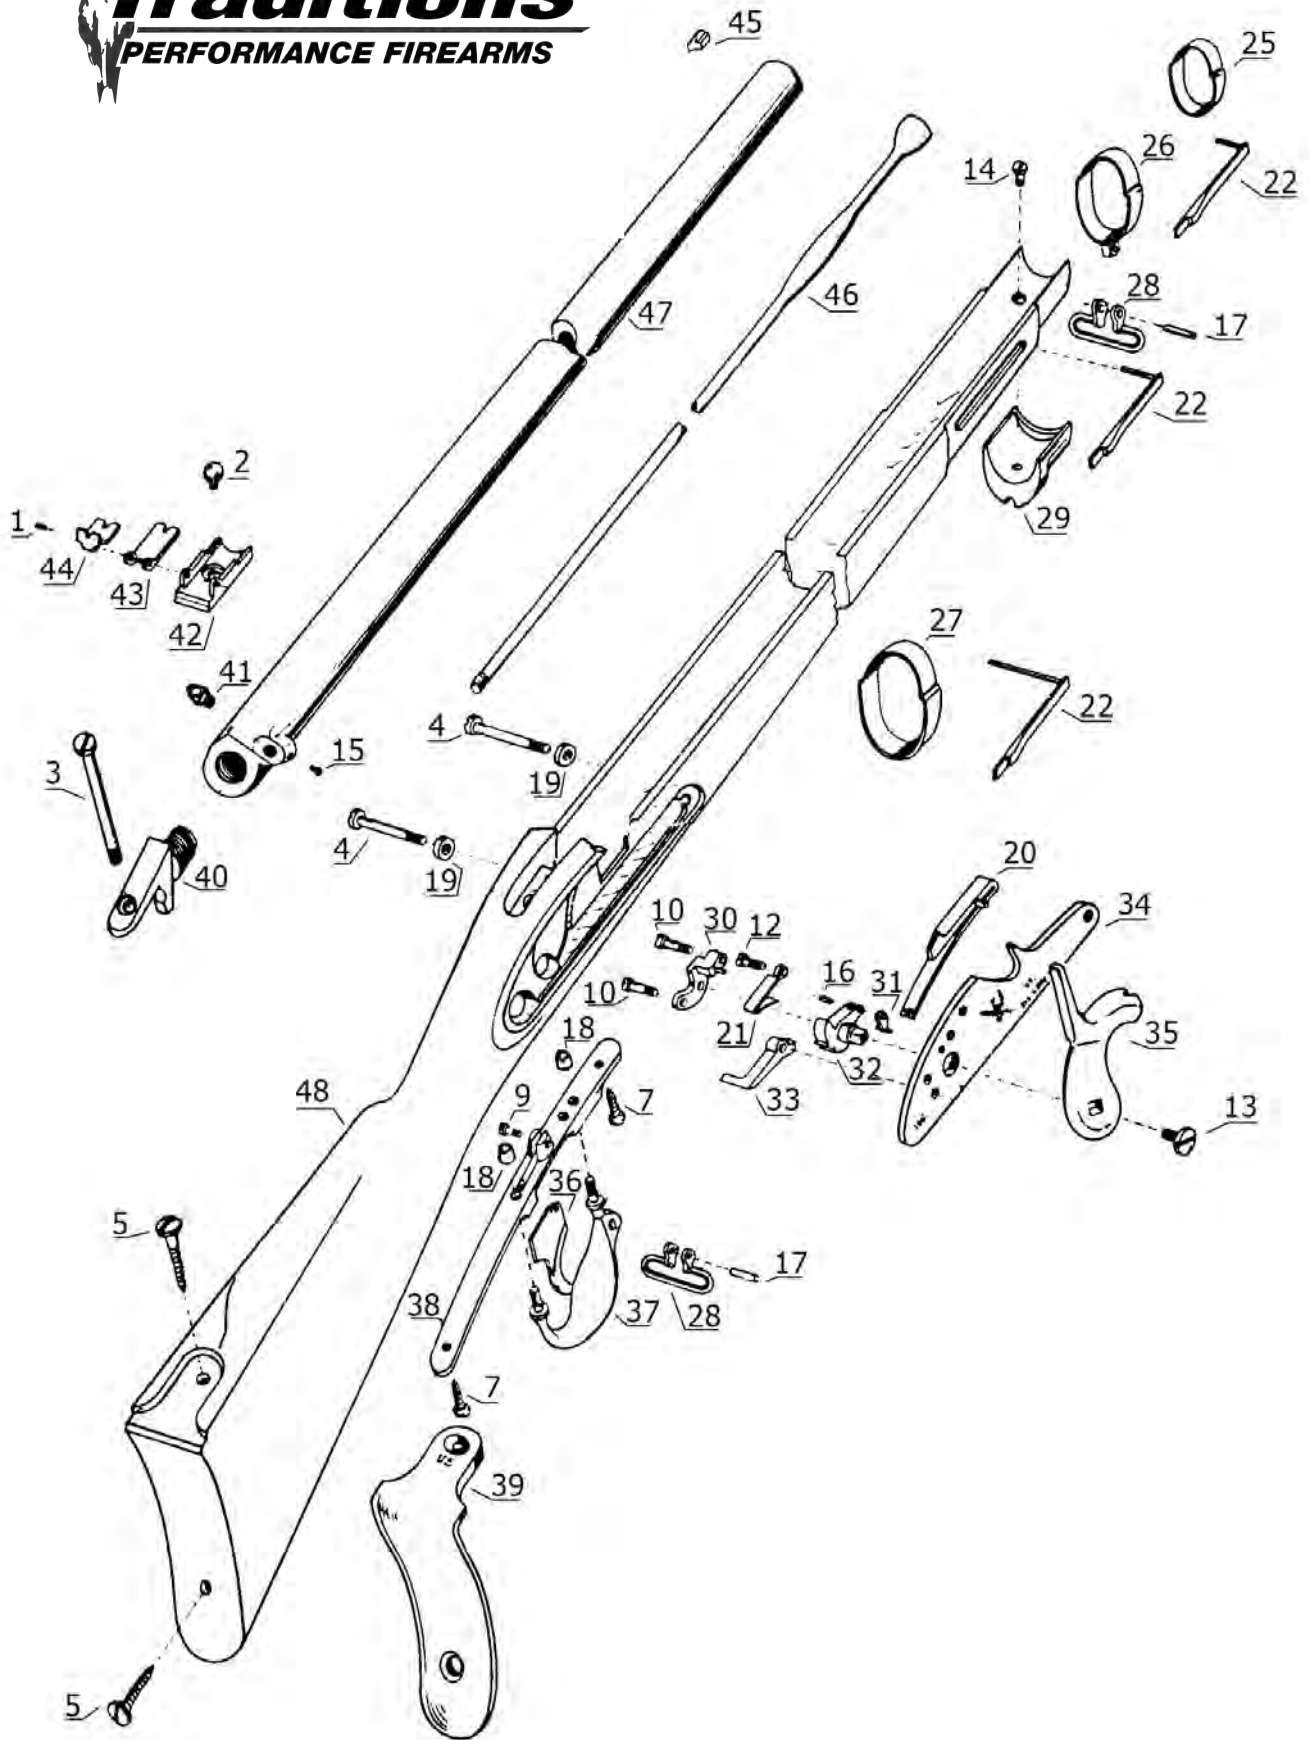

1861 Springfield Musket Schematic

Spare Parts List 1861 Springfield Musket

ITEM	DRAW.REF	DESCRIPTION	QUANTITY OF PART NEEDED	ITEM	DRAW.REF	DESCRIPTION	QUANTITY OF PART NEEDED
098.005			1	150.000	18	Trigger plate nut	2
780.006	48	Stock - finished	1	730.107	9	Triggere screw	1
770.038	29	Nose cap	1	098.150			1
730.098	14	Nose cap screw	1	790.027	37	Trigger guard	1
730.418	5		2	730.103	17	Belt swivel pin	1
K760.026	39	Butt plate	1	790.025	28	Front belt swivel	1
098.001			1	098.002			1
710.033	47	Springfield 1861 Barrel C.58	1	790.022	42	Rear sight base	1
790.029	45	Front sight	1	790.023	43	Rear sight first leaf	1
730.102	15	Nipple base screw	1	790.024	44	Rear sight second leaf	1
730.064	41	Nipple	1	730.100	1	Rear sight leaf screw	1
098.004			1	098.006			1
770.041	34	Lock plate	1	760.029	26	Middle band	1
790.028	35	Hammer	1	790.025	28	Front belt swivel	1
730.109	13	Hammer screw	1	730.103	17	Belt swivel pin	1
770.043	32	Tumbler	1	098.008			1
770.044	31	Tumbler stirrup	1	760.027	25	Front band	1
130.029	16	Tumbler stirrup pin	1	760.028	27	Rear band	1
770.045	33	Sear	1	730.104	19	Lock plate screw washer	2
770.046	30	Bridle	1	730.105	4	Lock plate screw	2
130.028			1	730.101	3	Tang screw	1
730.110	10	washers	2	770.179	22	1861Springfield band spring	3
721.044	21	Sear spring	1	730.373	46	Ramrod	1
730.111	12	Sear spring screw	1	730.099	2	Rear sight base screw	1
721.039	20	Main spring	1	730.106	7	Trigger plate screw	2
098.003			1				
770.040	38	Trigger plate	1				
790.026	36	Hammer	1				