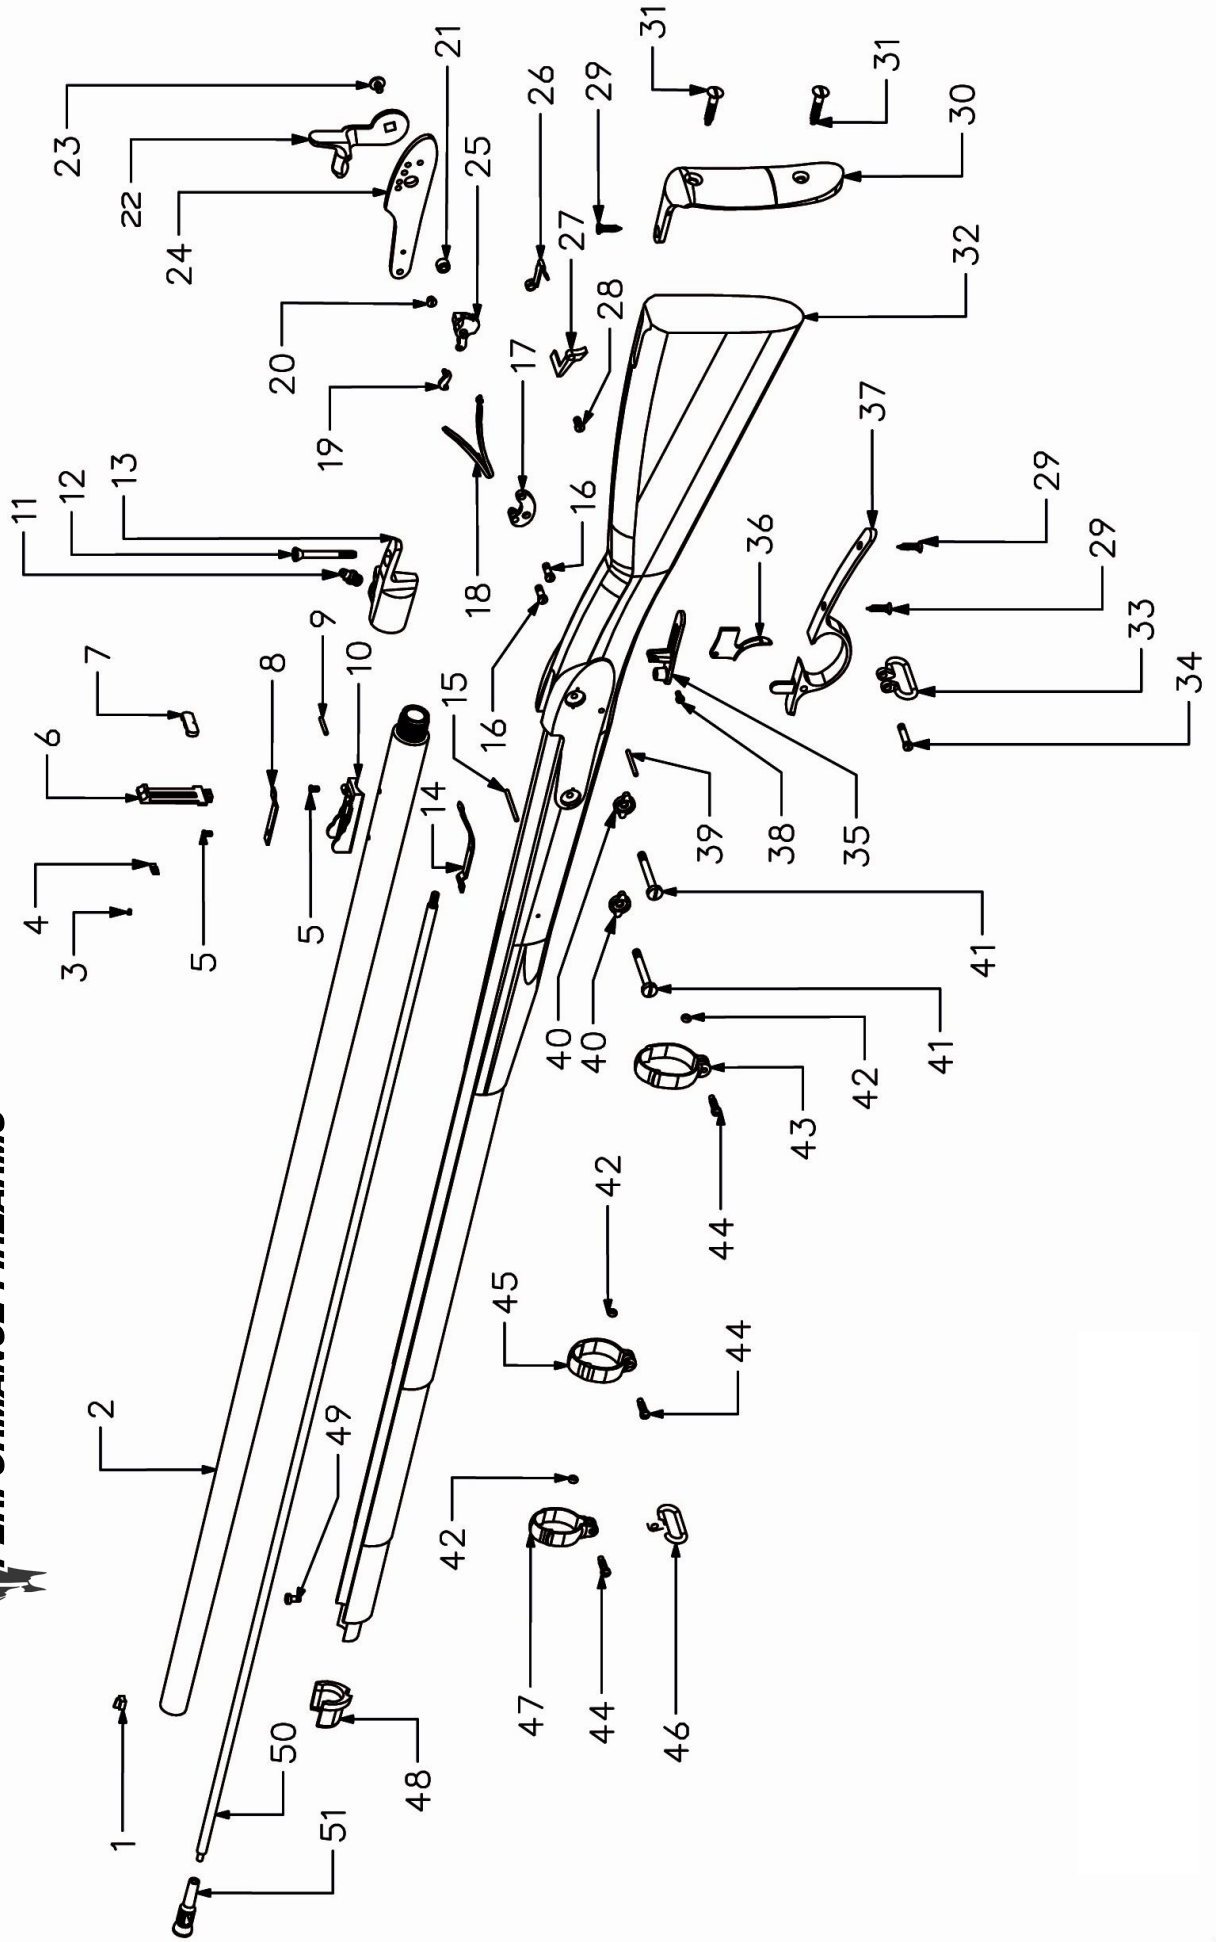

## Spare Parts List 1853 Enfield Musket

ITEM	DRAW.REF	DESCRIPTION	QUANTITY OF PART NEEDED	ITEM	DRAW.REF	DESCRIPTION	QUANTITY OF PART NEEDED
<b>098.013</b>		<b>Stock Complete</b>	<b>1</b>	730.066	28	Sear spring screw	1
780.004	32	Stock	1	730.067	23	Hammer screw	1
790.020	48	Nose cap	1	730.065	16	Bridle/sear screw	2
103.000	49	Nose cap screw	1	721.040	26	Sear spring	1
730.079	31	Butt plate screw	2	790.009	27	Sear	1
721.043	14	Ramrod retainer	1	790.008	19	Stirrup	1
730.084	15	Ramrod retainer pin	1	790.007	25	Tumbler	1
730.078	29	Triggerguard screw	1	790.006	17	Bridle	1
790.004	30	Butt plate	1	790.005	22	Hammer	1
<b>098.014</b>		<b>Barrel 39" Complete</b>	<b>1</b>	721.039	18	Main spring Enfield	1
710.036	2-13	ENFIELD BARREL CAL.58	1	<b>098.020</b>			<b>1</b>
790.012	13	Breech Plug	<b>1</b>	790.010	40	Lock plate screw washer	2
790.013	1	Front sight	1	730.070	41	Lock plate screw	2
730.064	11	Musket nipple	1	730.071	12	Tang screw	1
<b>098.015</b>		<b>Rear sight complete</b>	<b>1</b>	730.078	29	Trigger guard screw	2
790.014	10	Rear sight base	1	730.085	39	Trigger plate screw	1
790.015	6	Rear sight leaf	1	730.372	50+51	Ramrod Enfield 39"	<b>1</b>
790.016	7	Rear sight slide	1	730.076	50	Ramrod rod	1
721.041	8	Rear sight leaf spring	1	730.077	51	Ramrod trip	1
721.042	4	Rear sight slide spring	1	730.075	5	Rear sight base screw	2
730.074	3	Rear sight slide screw	1	<b>098.010</b>		<b>Front barrel band ass.</b>	<b>1</b>
730.083	9	Rear slight leaf pin	1	790.017	47	Front barrel band	1
<b>098.016</b>		<b>Trigger Assembly</b>	<b>1</b>	730.068	44	Band screw	1
790.000	35	Trigger plate	1	730.069	42	Band screw washer	1
790.003	36	Trigger	1	790.011	46	Enfield close swivel	1
103.006	38	Trigger screw	1	<b>098.011</b>		<b>Middle barrel band 39"ass.</b>	<b>1</b>
<b>098.017</b>		<b>Trigger plate assembly</b>	<b>1</b>	790.018	45	Middle barrel band	1
790.001	37	Triggerguard	1	730.068	44	Barrel band screw	1
790.002	33	Open swivel	1	730.069	42	Barrel band washer	1
730.080	34	Swivel screw	1	<b>098.012</b>		<b>Rear barrel band ass.</b>	<b>1</b>
<b>098.018</b>		<b>Lock Complete 39"</b>	<b>1</b>	790.019	43	Rear barrel band	1
770.022	24-21	Lock 1853	1	730.068	44	Band screw	1
730.081	20	Hammer spring screw	1	730.069	42	Band screw washer	1